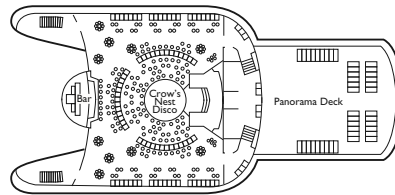

Deck Plan

- Tropicana Deck
- Beach Deck
- Mayflower Deck
- Boat Deck
- Atlantic Deck
- Biscayne Deck
- Caribbean Deck