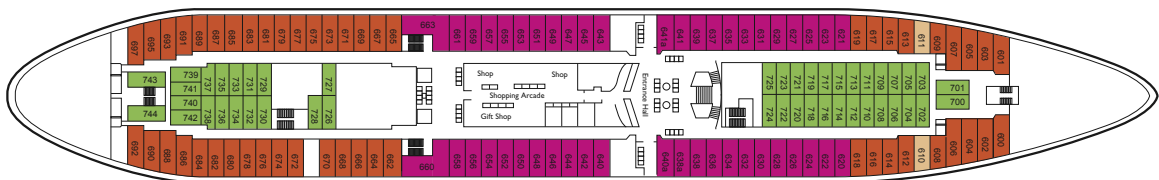

## SHIP SPECIFICATIONS

Tonnage	16,710
Length	535.7ft/163.50m
Breadth	74.7ft/22.79m
Draught	22.55ft/6.85m
Cruising Speed	16,5
Passenger Decks	7
Elevators	4
Electric current	110/220 volts
Country of Register	European Union Flag

# Deck Plan

- Tropicana Deck
- Beach Deck
- Mayflower Deck
- Boat Deck
- Atlantic Deck
- Biscayne Deck
- Caribbean Deck

TROPICANA DECK

BEACH DECK

MAYFLOWER DECK

BOAT DECK

ATLANTIC DECK

BISCAYNE DECK  
CARIBBEAN DECK