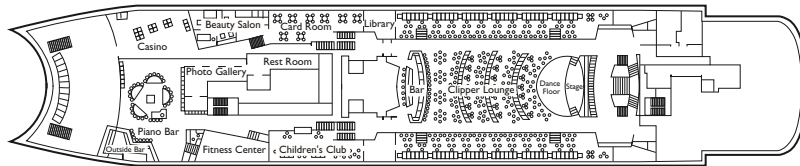

## SHIP SPECIFICATIONS

Tonnage	16,710
Length	535.7ft/163.50m
Breadth	74.7ft/22.79m
Draught	22.55ft/6.85m
Cruising Speed	16,5
Passenger Decks	7
Elevators	4
Electric current	110/220 volts
Country of Register	European Union Flag

## PUBLIC ROOMS AND FACILITIES

Public Areas	Seats	Deck
Crow's Nest Club/Disco	166	Tropicana Deck
Swimming Pool		Beach Deck
Bistro		Beach Deck
Buffet Lido	115	Beach Deck
Clipper Lounge	354	Mayflower Deck
Card Room/Library		Mayflower Deck
Casino		Mayflower Deck
Fitness Center		Mayflower Deck
Beauty Salon		Mayflower Deck
Piano Bar	90	Mayflower Deck
Hospital		Mayflower Deck
Photoshop		Mayflower Deck
Children's Club		Mayflower Deck
Radio Room		Mayflower Deck
Eldorado Dining Room	442	Boat Deck
Reception – Cruise Office		Boat Deck
Shopping Arcade/Boutiques		Atlantic Deck

CATEGORY	DECK	DESCRIPTION	NUMBER OF STATEROOMS
E	Caribbean	Inside Cabins with shower and WC	2
G	Caribbean	Inside Cabins with shower and WC	15
F	Biscayne	Inside Cabins with shower and WC	47
D	Atlantic/Boat	Inside Cabins with shower and WC	54
DA	Biscayne	Inside Cabins with shower and WC	16
SO	Caribbean/Biscayne/Atlantic	Outside Cabins with porthole, with shower and WC	9
B	Caribbean	Outside Cabins with porthole, with shower and WC	57
A	Biscayne	Outside Cabins with porthole, with shower and WC	88
TB	Atlantic	Outside Cabins with windows, with shower and WC	51
TA	Atlantic	Outside Cabins with windows, with shower and WC	46
SB	Boat	Outside Cabins with windows, with bathtub and WC	10

# Deck Plan

- Tropicana Deck
- Beach Deck
- Mayflower Deck
- Boat Deck
- Atlantic Deck
- Biscayne Deck
- Caribbean Deck

TROPICANA DECK

BEACH DECK

MAYFLOWER DECK

BOAT DECK

ATLANTIC DECK

BISCAYNE DECK  
CARIBBEAN DECK