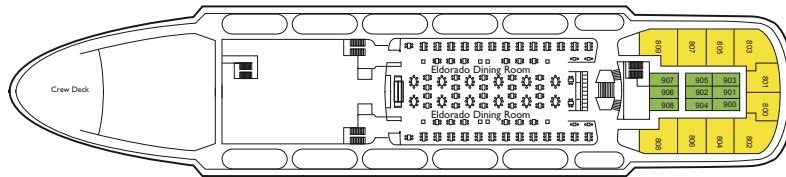

## SHIP SPECIFICATIONS

Tonnage	16,710
Length	535.7ft/163.50m
Breadth	74.7ft/22.79m
Draught	22.55ft/6.85m
Cruising Speed	16,5
Passenger Decks	7
Elevators	4
Electric current	110/220 volts
Country of Register	European Union Flag

## PUBLIC ROOMS AND FACILITIES

Public Areas	Seats	Deck
Crow's Nest Club/Disco	166	Tropicana Deck
Swimming Pool		Beach Deck
Bistro		Beach Deck
Buffet Lido	115	Beach Deck
Clipper Lounge	354	Mayflower Deck
Card Room/Library		Mayflower Deck
Casino		Mayflower Deck
Fitness Center		Mayflower Deck
Beauty Salon		Mayflower Deck
Piano Bar	90	Mayflower Deck
Hospital		Mayflower Deck
Photoshop		Mayflower Deck
Children's Club		Mayflower Deck
Radio Room		Mayflower Deck
Eldorado Dining Room	442	Boat Deck
Reception – Cruise Office		Boat Deck
Shopping Arcade/Boutiques		Atlantic Deck

# Deck Plan

- Tropicana Deck
- Beach Deck
- Mayflower Deck
- Boat Deck
- Atlantic Deck
- Biscayne Deck
- Caribbean Deck

TROPICANA DECK

BEACH DECK

MAYFLOWER DECK

BOAT DECK

ATLANTIC DECK

BISCAYNE DECK  
CARIBBEAN DECK