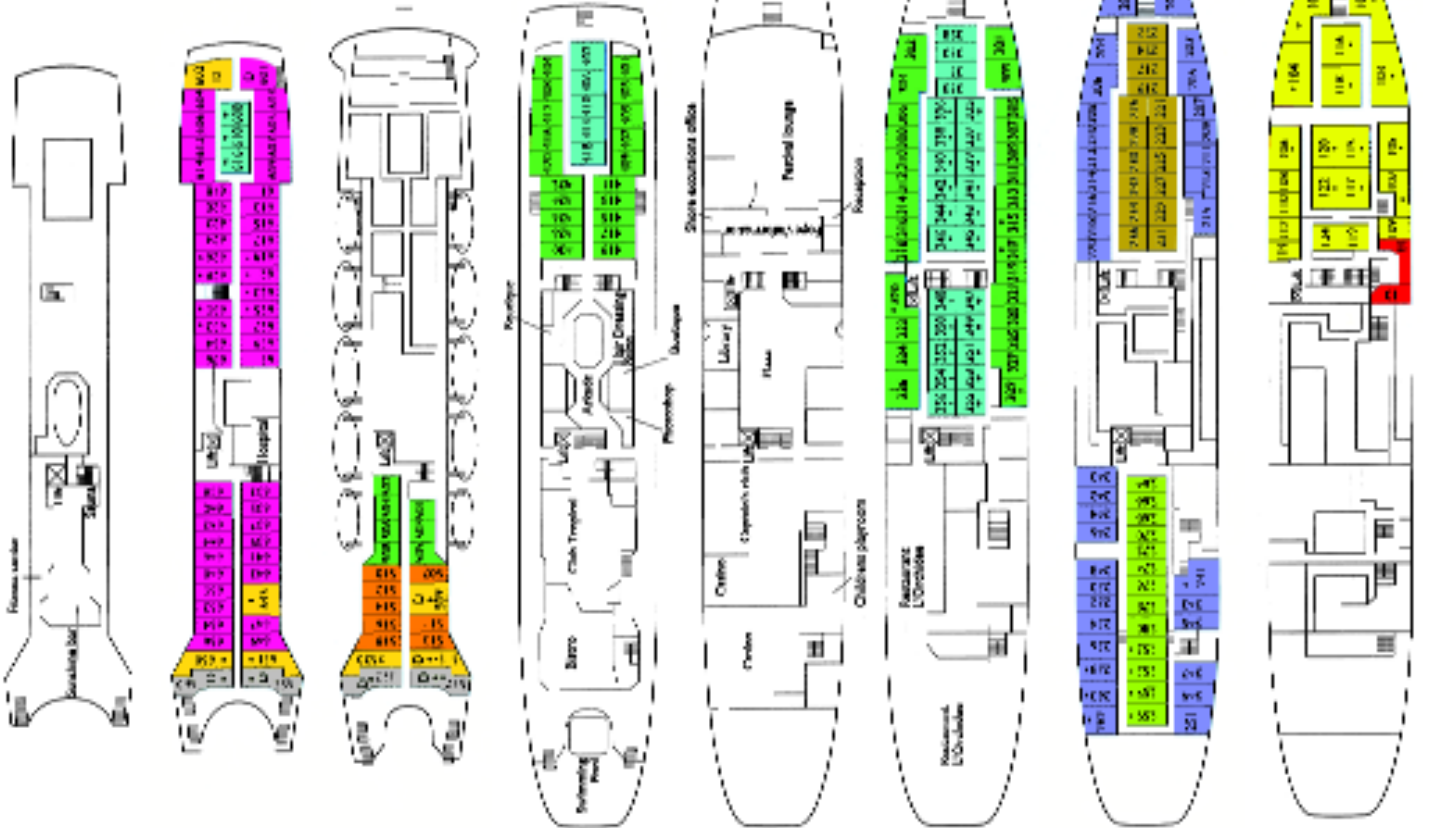

- SUN DECK
- CALYPSO DECK
- BRIDGE DECK
- BOAT DECK
- RENDEZVOUS DECK
- ALLEGRO DECK
- BOLERO DECK
- CONCERTO DECK

CALYPSO

FORE

RENDEZVOUS DECK

BOLERO DECK

SUN DECK

BRIDGE DECK

AFT

CALYPSO DECK

BOAT DECK

ALLEGRO DECK

CONCERTO DECK

CATEGORY	DECK	DESCRIPTION	NUMBER OF STATEROOMS
E	Concerto	Inside Standard, 2 beds or 3/4 berths with shower and WC	2
G	Concerto	Inside Standard, 2 beds or 3/4 berths with shower and WC	20
F	Bolero	Inside Standard, 2 beds or 3/4 berths with shower and WC	13
D	Bolero	Inside Superior, 2 beds or 3/4 berths with shower and WC	16
DA	Allegro/Boat/Calypso	Inside Premium, 2 beds or 3/4 berths with shower and WC	34
B	Bolero	Outside Standard, 2 beds or 3/4 berths with shower and WC	36
A	Allegro/Boat/Bridge	Outside Superior, 2 beds or 3 berths with shower and WC	55
TB	Bridge	Outside Premium, 2 beds with shower and WC	8
TA	Calypso	Outside Premium, 2 beds or matrimonial, 3 berths with shower and WC	48
SB	Bridge/Calypso	Outside Junior Suite, 2 beds or matrimonial, sofa, with shower and WC	7
SA	Bridge/Calypso	Outside Suite, matrimonial bed, 2 sofas, with shower and WC	4